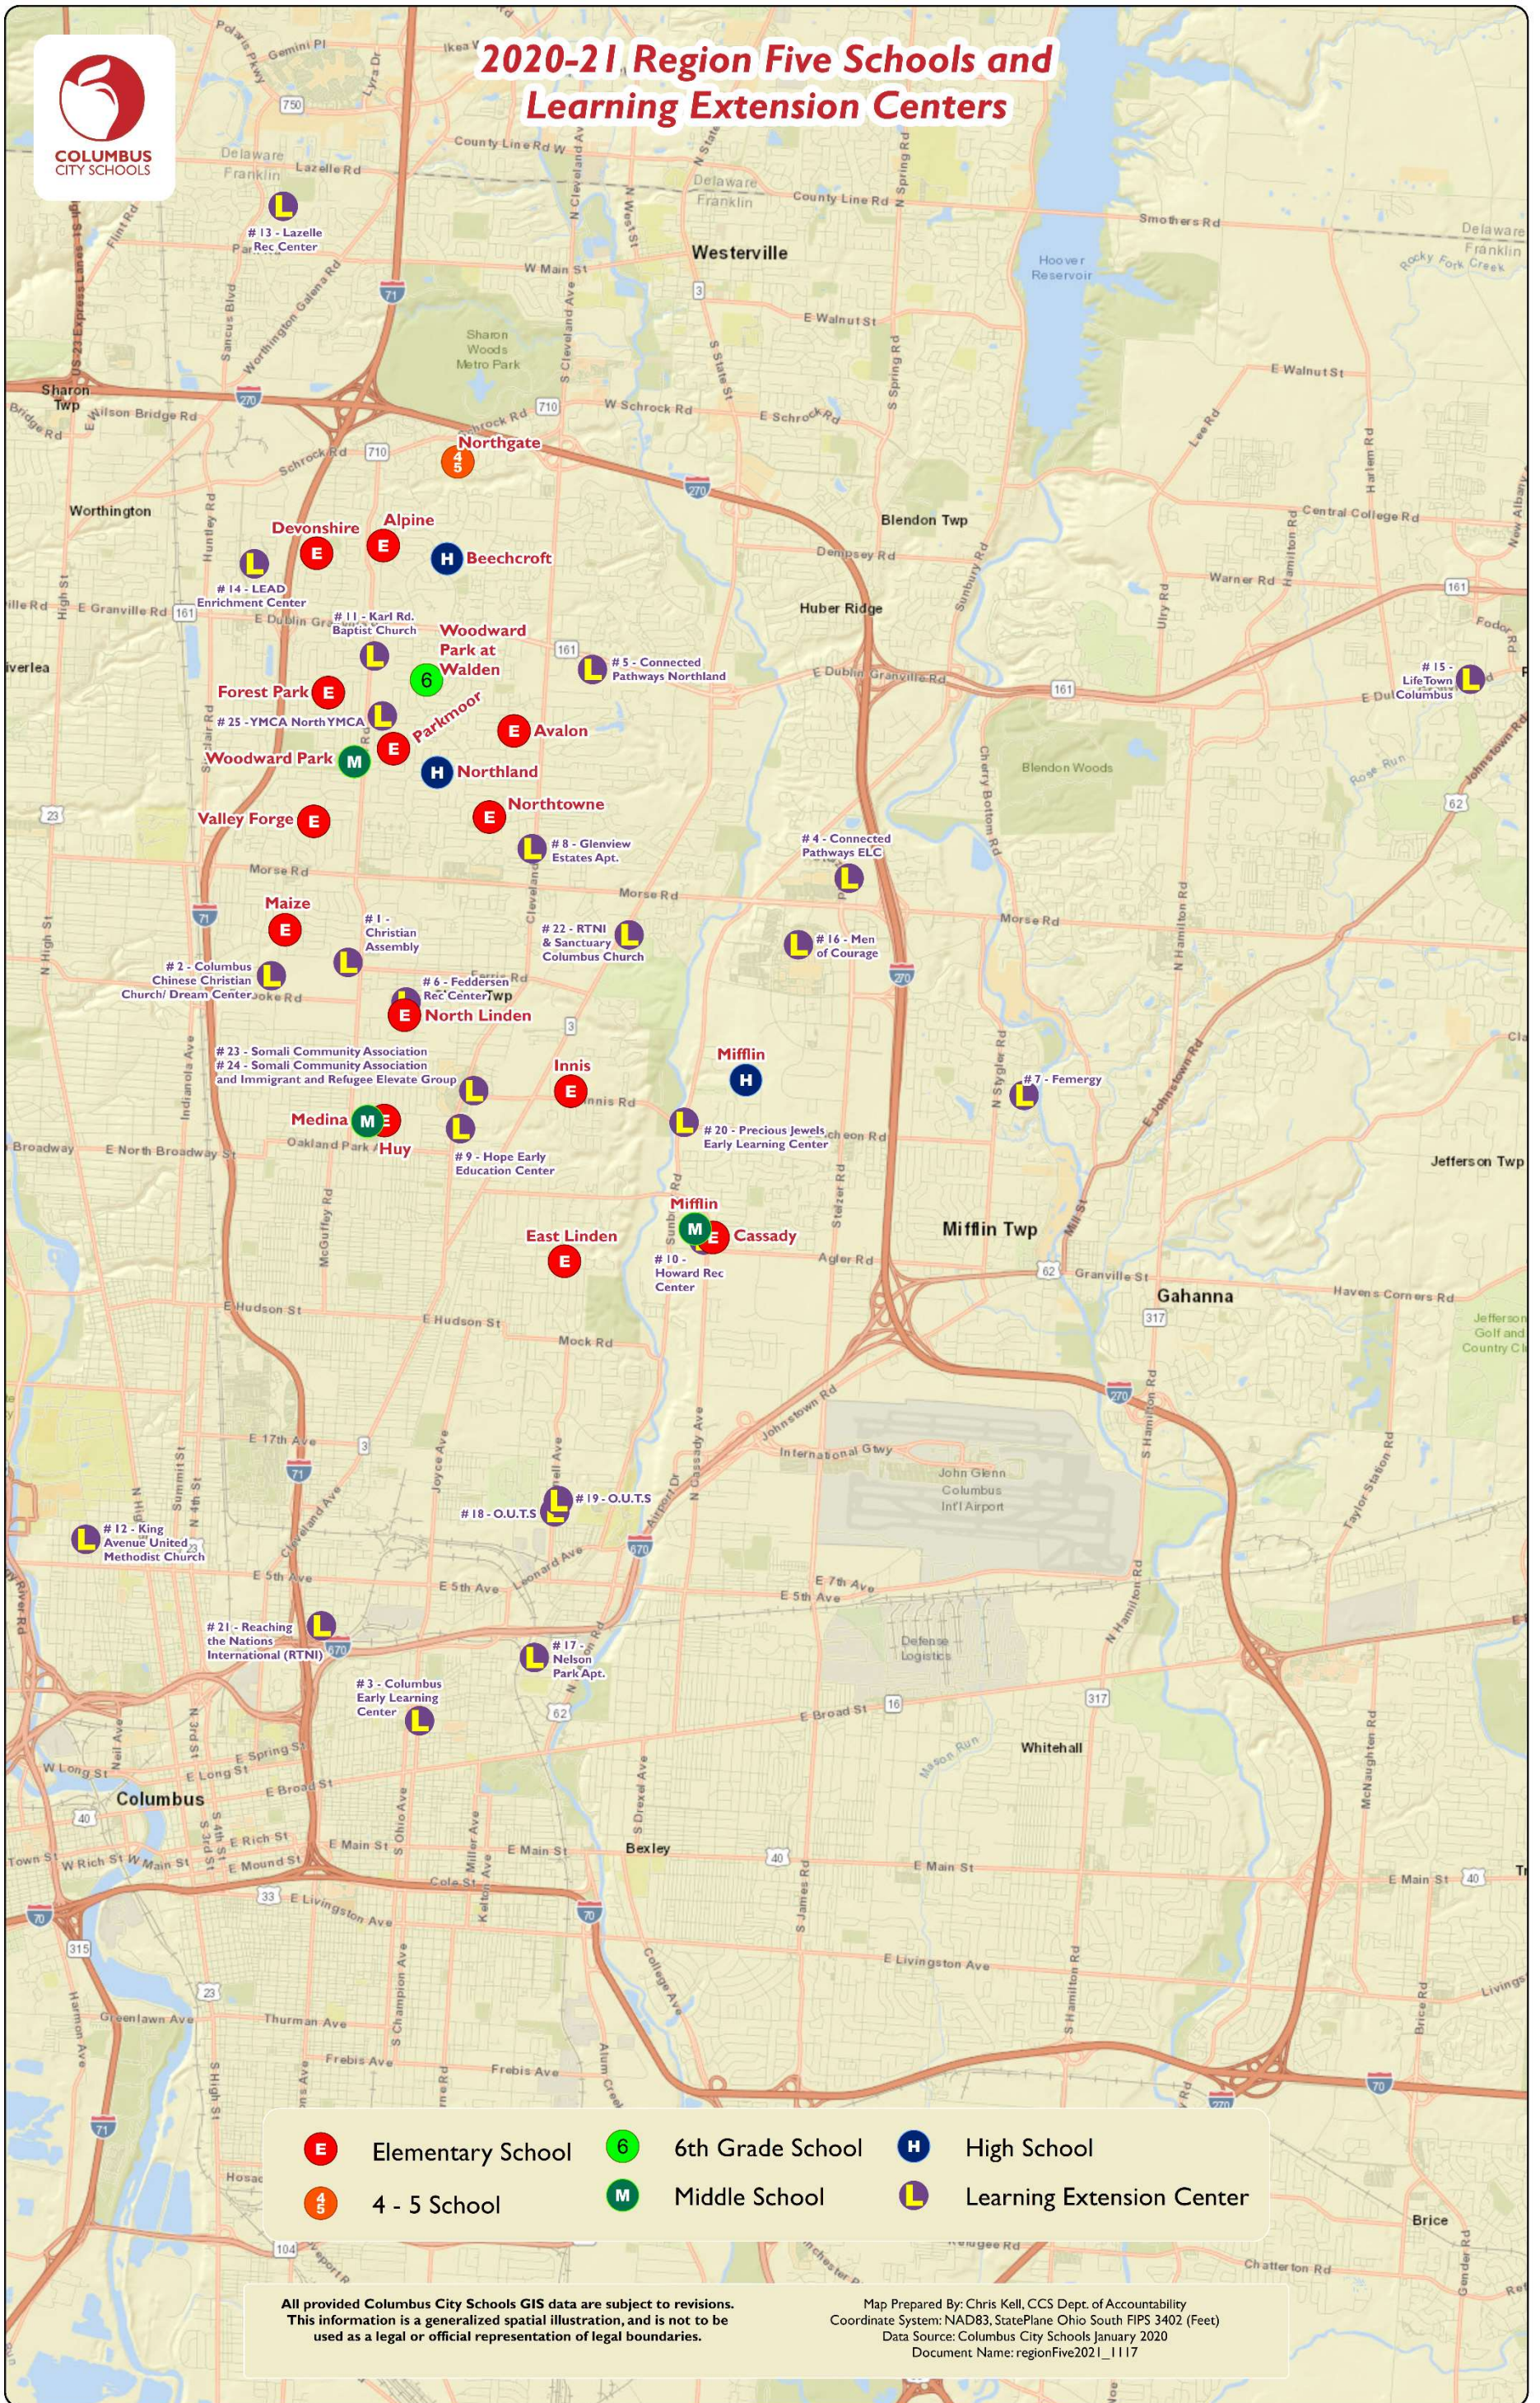

COLUMBUS CITY SCHOOLS

2020-21 Region Five Schools and Learning Extension Centers

- E Elementary School
- 6 6th Grade School
- H High School
- 2-5 4 - 5 School
- M Middle School
- L Learning Extension Center

All provided Columbus City Schools GIS data are subject to revisions. This information is a generalized spatial illustration, and is not to be used as a legal or official representation of legal boundaries.

Map Prepared By: Chris Kell, CCS Dept. of Accountability
 Coordinate System: NAD83, StatePlane Ohio South FIPS 3402 (Feet)
 Data Source: Columbus City Schools January 2020
 Document Name: regionFive2021_1117